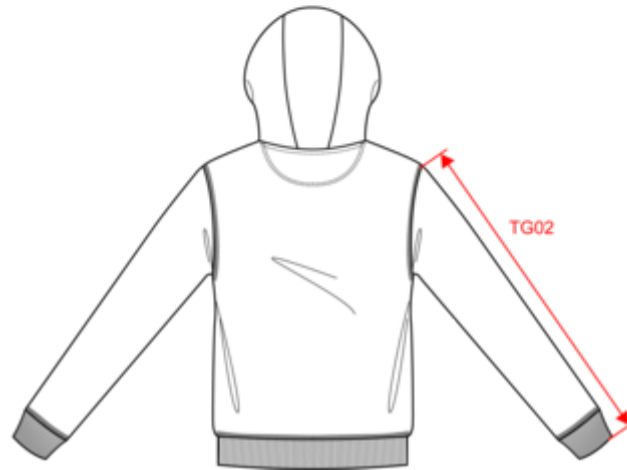

Made in Portugal 100% organic cotton Ringspun combed cotton Unisex Straight fit French Terry inner 1/2 circle in the back Recycled nylon rib finish on zip Two front pockets Garment dyed after assembly: colours may vary slightly from item to item 3-panel hood lined with main material Tone-on-tone flat drawstring with recycled metal tips and eyelets Cover stitch on the neckline, armholes, cuffs and bottom hem 1x1 rib cuffs, neckline and bottom hem Inner taped neck with herringbone

Customs code

 61102099

Washing instructions

Colours

 Washed black
 Washed Ivory
 Washed Jade Green
 Washed Navy Blue
 Washed Organic Khaki
 Washed Pomelo

Certifications

Dimensions (cm)

Measurements in cm	XXS	XS	S	M	L	XL	XXL	3XL	4XL
TE01 - 1/2 chest width at 1.5cm below armhole	46.00	49.00	52.00	55.00	58.00	61.00	64.00	67.00	70.00
TF01 - Total height from HSP	65.00	67.00	69.00	71.00	73.00	75.00	77.00	79.00	81.00
TG02 - Long sleeve length	61.50	62.50	63.50	64.50	65.50	66.50	67.50	68.50	69.50